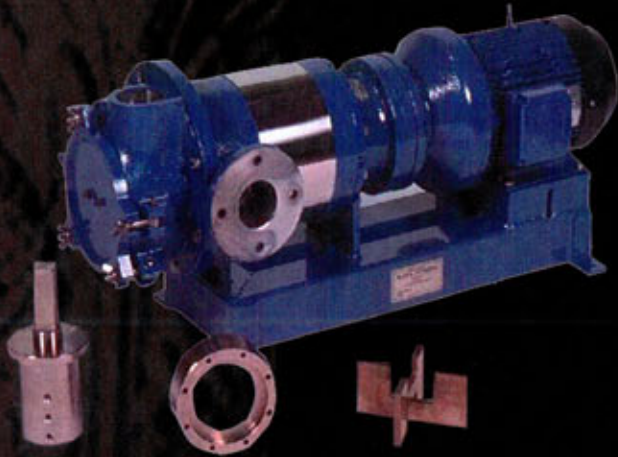

ROME LTD.

3" VANE PUMP

FEATURES:

- 15 hp Electric Driven Motor**
- Gearbox Ratio: 6:1 • Pump RPM: 160**
- Pumping Rate: 2,600/Lbs. Per Hour Plus**
- Easy Clean Out Access**
- 3" Inlet Hole Size 4 Bolt Flange**
- 3" Tri Clamp Fitting Discharge**

The ROME 3" Vane Pump. With over 30 years experience in the industry, Rome has been delivering the highest quality products and service in North America. To see how the Rome 3" Vane Pump can increase your production, call us today.

PROVEN QUALITY AND PERFORMANCE

1-800-443-0557

1427 Western Avenue • Sheldon, Iowa 51201

712-324-5391 • Fax: 712-324-5394

NEW GRINDERS • REBUILDING SERVICES • SPECO PARTS • SALES & SERVICE