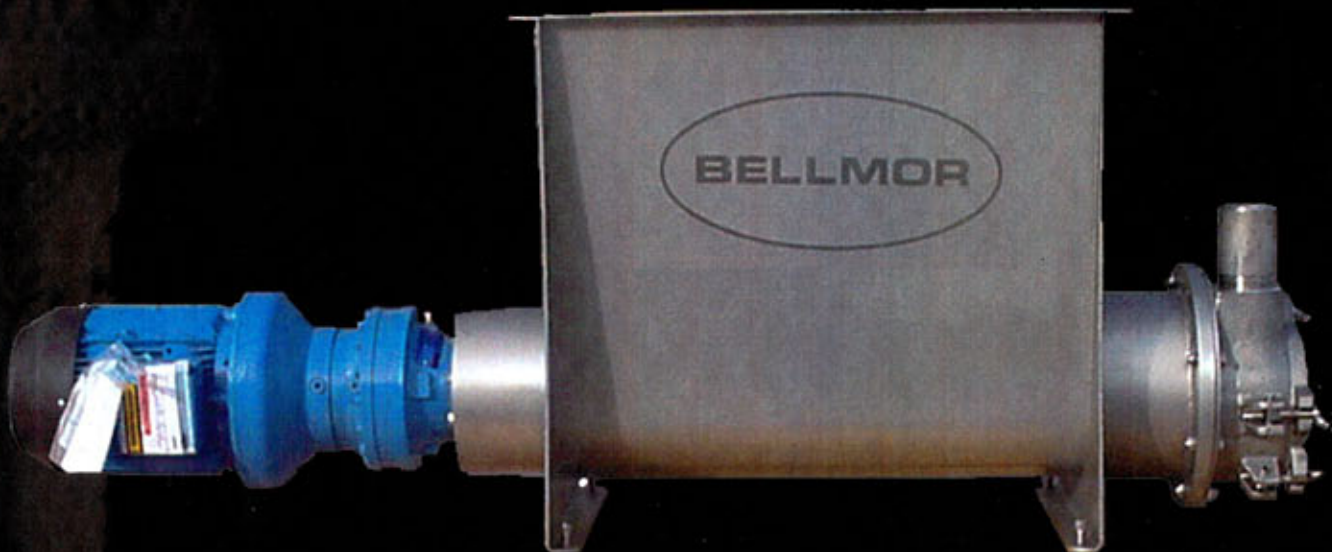

ROME LTD.

3" VANE PUMP

FEATURES:

- 15 hp Electric Driven Motor**
- Gearbox Ratio: 6:1 • Pump RPM: 160**
- Pumping Rate: 2,600/Lbs. Per Hour Plus**
- Easy Clean Out Access**
- 3" Inlet Hole Size 4 Bolt Flange**
- 3" Tri Clamp Fitting Discharge**

The ROME 3" Vane Pump. With over 30 years experience in the industry, Rome has been delivering the highest quality products and service in North America. To see how the Rome 3" Vane Pump can increase your production, call us today.